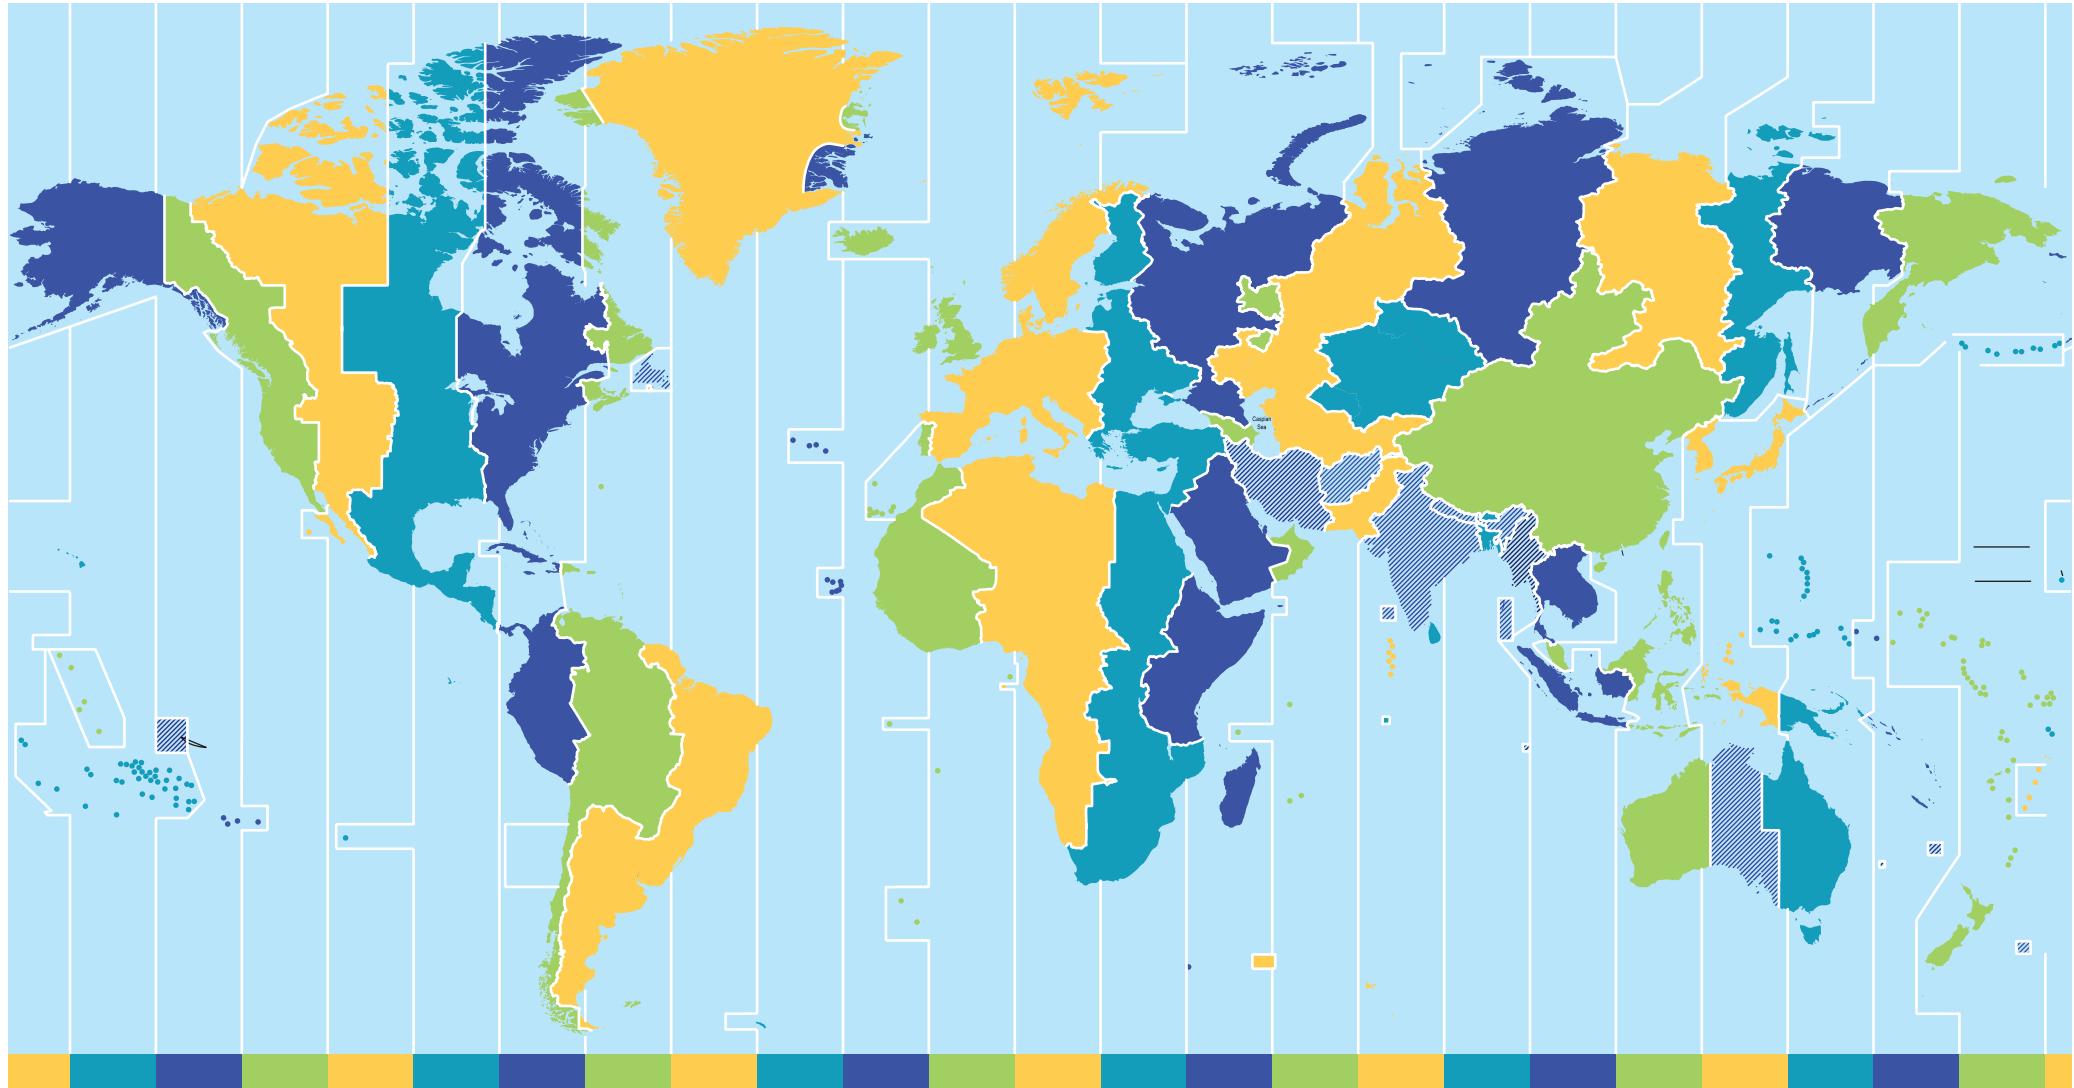

Time zones

New York
7am

London
12 noon

Paris/Berlin
1pm

New Delhi
5.30pm

Tokyo
9pm

Sydney
10pm

-11 01:00
-10 02:00
-9 03:00
-8 04:00
-7 05:00
-6 06:00
-5 07:00
-4 08:00
-3 09:00
-2 10:00
-1 11:00
0 12:00
+1 13:00
+2 14:00
+3 15:00
+4 16:00
+5 17:00
+6 18:00
+7 19:00
+8 20:00
+9 21:00
+10 22:00
+11 23:00
+12/-12 24:00
-11 01:00