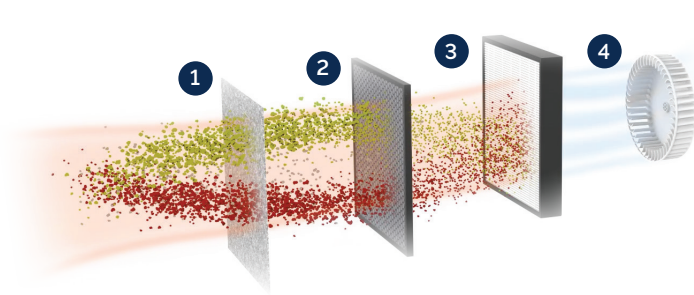

Why Fellowes Air Purifiers?

It Starts with Great Filtration

Our AeraMax Pro AM3 and AM4 units with H13 True HEPA filters capture at least 99.95% of particles as small as 0.1 microns, including allergens, such as pollen, dust, pet dander, and smoke.