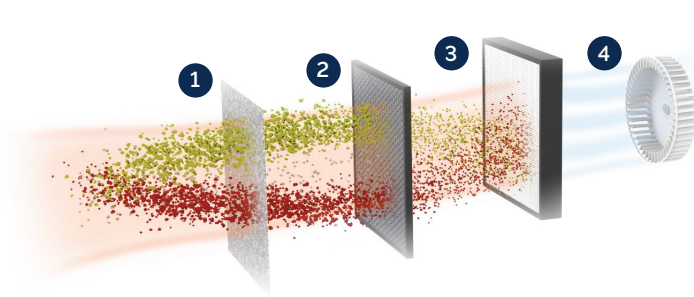

## It Starts with Great Filtration

Our AeraMax Pro AM3 and AM4 units with H13 True HEPA filters capture at least 99.95% of particles as small as 0.1 microns, including allergens, such as pollen, dust, pet dander, and smoke.