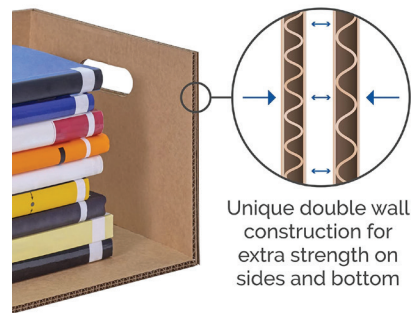

ORGANIZATION MADE EASY™

PRIME MOVING

FAST FOLD™

- Patented no tape is required design with a locking lid
- FastFold® quick and easy assembly
- Made in the USA with a strong durable handles for moving and lifting
- Built-in locking lid for secure storage while transporting
- Recyclable, stackable, and reusable

EXTRA STRONG

Unique double wall construction for extra strength on sides and bottom

Item #	Description	Dimensions (H x W x D)	Master Carton Qty	List Price
	Small Prime Moving Box	12" x 12" x 16"	10 pack	
	Medium Prime Moving Box	16" x 18" x 18"	8 pack	
	Large Prime Moving Box	18" x 18" x 24"	6 pack	