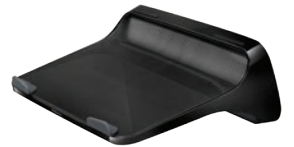

www.fellowes.com/ispire

NEW!

Monitor Lift

- Elevates monitor for enhanced viewing comfort
- Helps reduce neck strain and shoulder tension
- Supports all monitors up to 25 lbs.
- Product is 100% recyclable

Item No. 9311101 - White/Gray

Item No. 9472301 - Black/Gray

Laptop Lift

- Elevates your laptop for enhanced viewing comfort while working at your desk
- Built-in curved design helps keep laptop cool
- Front bumpers hold all laptops up to 17" securely in place
- Product is 100% recyclable

Item No. 9311201 - White/Gray

Item No. 9472401 - Black/Gray

Tablet Lift

- Elevates tablet for enhanced viewing comfort
- Helps reduce neck strain and shoulder tension
- Displays all tablets up to 1/2" thick in portrait and landscape orientations

Item No. 9311301 - White/Gray

Item No. 9472501 - Black/Gray

Laptop Lapdesk

- Positions your laptop for enhanced viewing and typing comfort, whether you're working at a desk or on the couch
- Built-in channel design helps keep laptop cool
- Front bumpers hold laptops up to 17" securely in place
- Patented Design