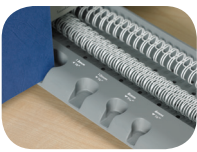

QUASAR™ WIRE

Small Office Binding Machine

Edge Guide
Rotary edge guide adjustment accurately centers documents.

Wire/Document Guide
Makes it easy to match the right wire up with your document.

Vertical Load Capability
Perfect punch alignment in seconds.

Built-in Storage Tray
To keep binding supplies handy.

| | |
|--------------------------|-------------------------|
| Model No. | Quasar™ Wire |
| Item No. | 5217401 |
| Binding Type | Wire |
| Punching Capacity | 15 Sheets |
| Punching Type | Manual |
| Binding Capacity | 130 Sheets |
| Vertical Punching | Yes |
| Binding Element Selector | Yes |
| Dimensions | 5.12" x 18.12" x 15.37" |
| Warranty | 2 Years |