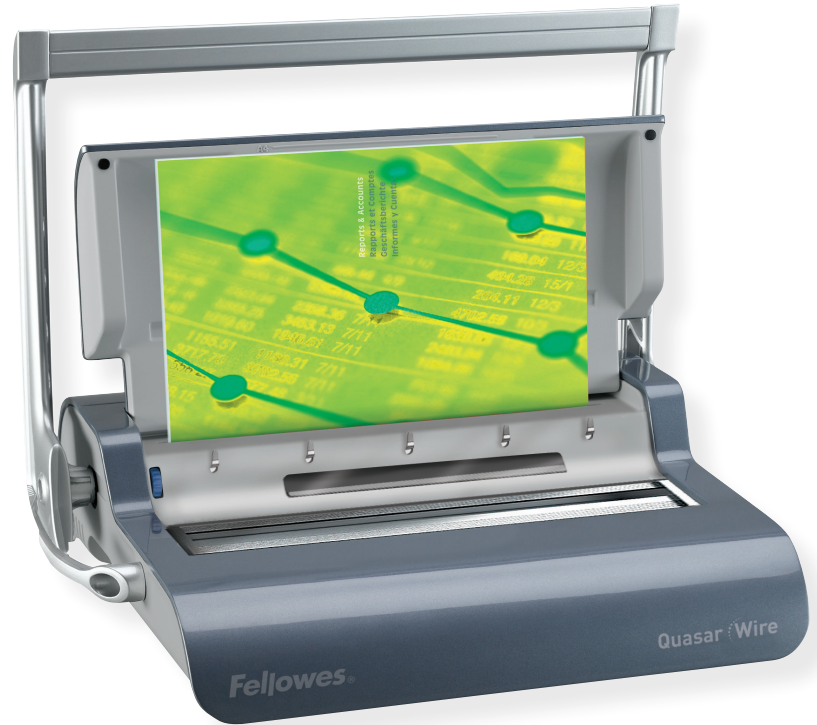

QUASAR™ WIRE

Small Office Binding Machine

Edge Guide
Rotary edge guide adjustment accurately centers documents.

Wire/Document Guide
Makes it easy to match the right wire up with your document.

Vertical Load Capability
Perfect punch alignment in seconds.

Built-in Storage Tray
To keep binding supplies handy.

| | |
|--------------------------|-------------------------|
| Model No. | Quasar™ Wire |
| Item No. | 5217401 |
| Binding Type | Wire |
| Punching Capacity | 15 Sheets |
| Punching Type | Manual |
| Binding Capacity | 130 Sheets |
| Vertical Punching | Yes |
| Binding Element Selector | Yes |
| Dimensions | 5.12" x 18.12" x 15.37" |
| Warranty | 2 Years |