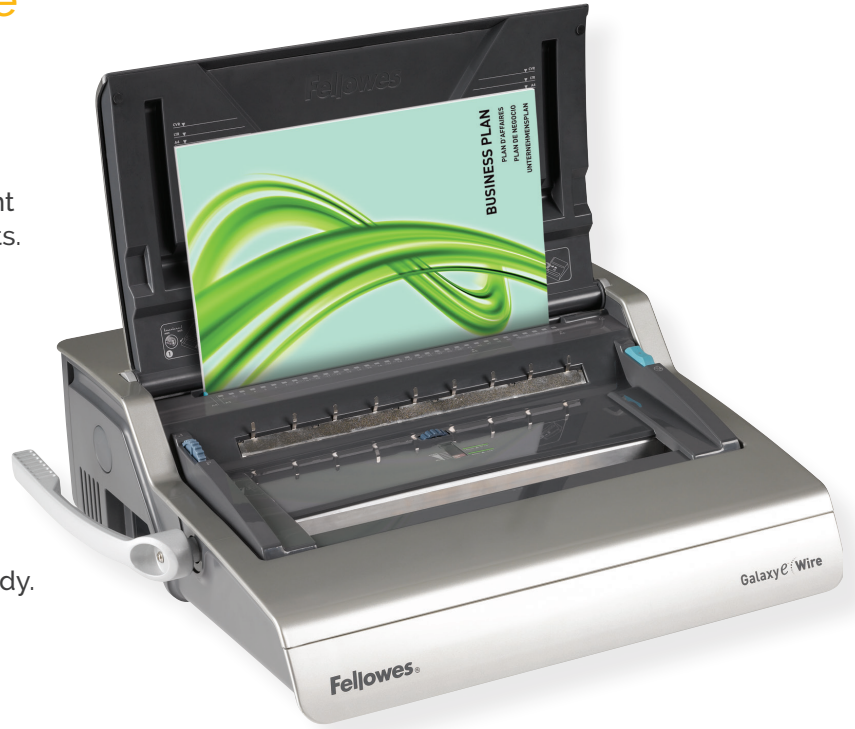

GALAXY™ E WIRE

Large Office Binding Machine

Edge Guide
Rotary edge guide adjustment accurately centers documents.

Wire/Document Guide
Makes it easy to match the right wire up with your document.

Built-in Storage Tray
To keep binding supplies handy.

Pre-set Wire Closure
For quick and accurate binding.

Model No.	Galaxy™ E Wire
Item No.	5217801
Binding Type	Wire
Punching Capacity	20 Sheets
Punching Type	Electric
Binding Capacity	130 Sheets
Vertical Punching	Yes
Binding Element Selector	Yes
Dimensions	6.5" x 17.75" x 19.68"
Warranty	2 Years