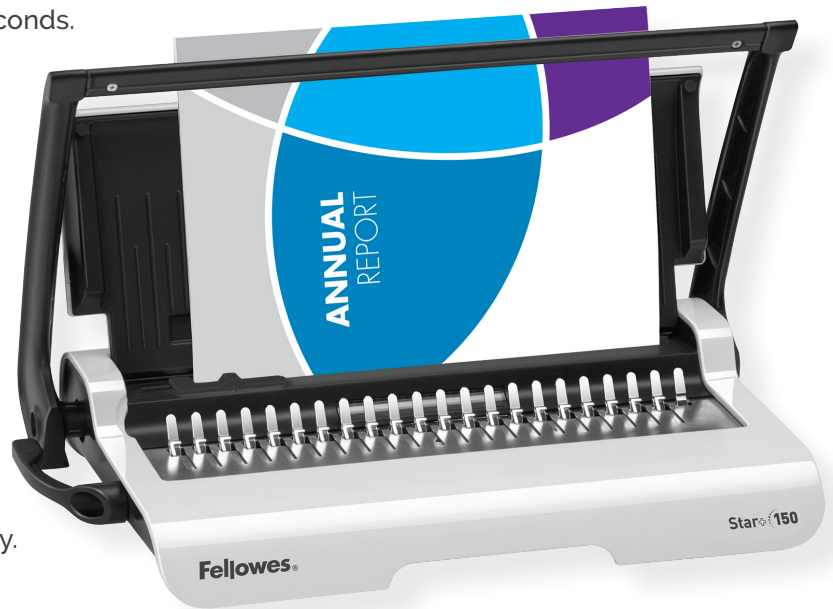

STAR™+ (150)

Home/Small Office Binding Machine

Vertical Load Capability
Perfect punch alignment in seconds.

Edge Guide
Pinpoint document punch alignment with enhanced accuracy edge guide.

Comb/Document Guide
Guide makes it easy to match the right comb up with your document.

Built-in Storage Tray
To keep binding supplies handy.

Model No.	Star™+ (150)
Item No.	5006501
Binding Type	Plastic Comb
Punching Capacity	15 Sheets
Punching Type	Manual
Binding Capacity	150 Sheets
Vertical Punching	Yes
Binding Element Selector	Yes
Dimensions	3.12" x 17.68" x 9.81"
Warranty	2 Years