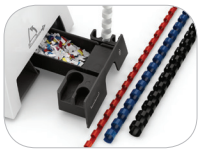

STARLET™ 2+ (120)

Personal Binding Machine

Edge Guide
Pinpoint document punch alignment with enhanced accuracy edge guide.

Comb/Document Guide
Guide makes it easy to match the right comb up with your document.

Burst Out Waste Tray
Prevents jamming.

Model No.	Starlet™ 2+ (120)
Item No.	5227701
Binding Type	Plastic Comb
Punching Capacity	12 Sheets
Punching Type	Manual
Binding Capacity	120 Sheets
Punching	Horizontal
Binding Element Selector	Yes
Dimensions	5.5" x 19.5" x 8"
Warranty	2 Years