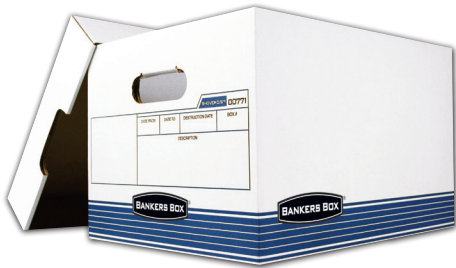

ORGANIZATION MADE EASY™

OFF-SITE RECORDS STORAGE BOXES GUIDE

MYSTIC™ Storage Boxes

- Effortless setup; box flips from flat to finished in an instant
- Double bottom, double end, double side construction
- Ideal for transport; superior stacking strength minimizes the need to re-box files
- Locking lid keeps contents secure and makes box comfortable to carry

HEAVY-DUTY

Item No.	Size	Stacking Strength*	Inside Dimensions (HxWxD)	Qty	Pallet
FEL7150001	Letter/Legal	750	10" x 12" x 15"	25/Ctn	5 Ctns/Pallet

R-KIVE® O/S™ Storage Boxes

- Triple end, double side, double bottom construction provides up to 80% more stacking strength than basic letter/legal boxes for maximum stackability
- 3" lift-off lid and handles for easy carrying

HEAVY-DUTY

Item No.	Size	Stacking Strength*	Inside Dimensions (HxWxD)	Qty	Pallet Qty
FEL0077101	Letter/Legal	800	10" x 12" x 15"	20 Strapped	240 each/Must be ordered in full pallet qty

STOR/FILE™ Storage Boxes with Attached Lift-Off Lid

- Recycled box is SFI certified and made from 100% post consumer waste materials
- Lift-off lid ships attached to prevent lid loss, then tears off for use
- Double bottom, double end, single side construction