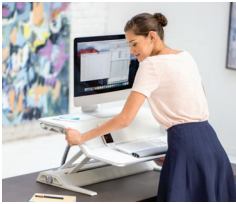

Collaboration

Lotus™ RT Sit-Stand Workstation

Ultimate flexibility to work collaboratively, the RT features 180° rotation at the base, 17" vertical adjustment and 180° work surface rotation.

Mfr No.	Description	List Price	Your Price
HEIGHT ADJUSTABLE DESK			
9650701	Levado™ Height Adjustable Desk Base	\$1,249.99	
SIT-STAND WORKSTATIONS			
8081501	Lotus™ RT Sit-Stand Workstation - Single Monitor Arm - Black	\$859.99	
8081701	Lotus™ RT Sit-Stand Workstation - Single Monitor Arm - White	\$859.99	
8081601	Lotus™ RT Sit-Stand Workstation - Dual Monitor Arm - Black	\$879.99	
8081801	Lotus™ RT Sit-Stand Workstation - Dual Monitor Arm - White	\$879.99	

SAVE 10%

on select Fellowes Workspace Solutions!*

Connectivity

Lotus™ DX Sit-Stand Workstation

Function & style come together on the DX with the addition of wireless charging, convenient USB charging ports and built-in Microban® Protection. [Shown with Dual Arm Kit - sold separately]

Comfort

ActiveFusion™ Anti-Fatigue Mat

Prevent fatigue throughout the day with unique shape that promotes stretching and encourages movement.

Premium Design

Lotus™ Sit-Stand Workstation

Seamlessly transition from sitting to standing with Smooth Lift Technology™ and iconic waterfall design.

Effortless Adjustability

Platinum Series Dual Monitor Arm

Fully independent adjustable monitor arms increase workspace flexibility and collaboration.

Value

Lotus™ LT Sit-Stand Workstation

Compact design for smaller workstations makes it easy to go from sitting to standing.