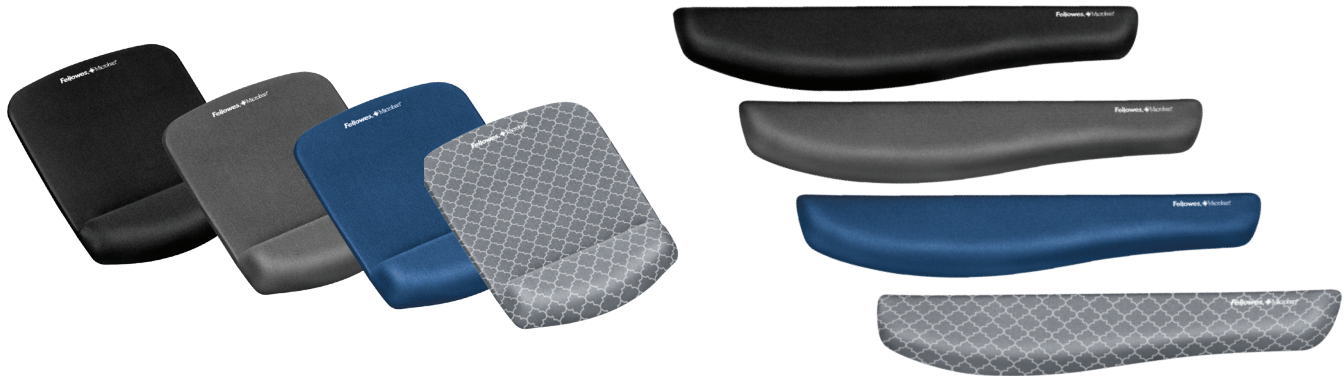

# PLUSHTOUCH™

## Wrist Supports with FoamFusion™ Technology

- Innovative FoamFusion™ Technology provides superior comfort and softness to help relieve wrist pressure
- Microban® antimicrobial protection keeps product cleaner
- Soft breathable material withstands daily wear and tear
- Non-skid backing keeps wrist support in place
- 1 year limited warranty

Mfr #	Description	Color	Dimensions	Price
9549901	Photo Gel Mouse Pad / Wrist Support	Black Chevron	7/8" H x 7 7/8" W x 9 1/4" D	
9550001	Photo Gel Keyboard Wrist Support	Black Chevron	3/4" H x 18 9/16" W x 3 5/16" D	
9179301	Photo Gel Mouse Pad / Wrist Support	Sandy Beach	7/8" H x 7 7/8" W x 9 1/4" D	
9179401	Photo Gel Keyboard Wrist Support	Sandy Beach	3/4" H x 18 9/16" W x 3 5/16" D	
9179501	Photo Gel Utility Wrist Support	Sandy Beach	1" H x 4 7/8" W x 3 7/16" D	
9179001	Photo Gel Mouse Pad / Wrist Support	Pink Flowers	7/8" H x 7 7/8" W x 9 1/4" D	
9179101	Photo Gel Keyboard Wrist Support	Pink Flowers	3/4" H x 18 9/16" W x 3 5/16" D	