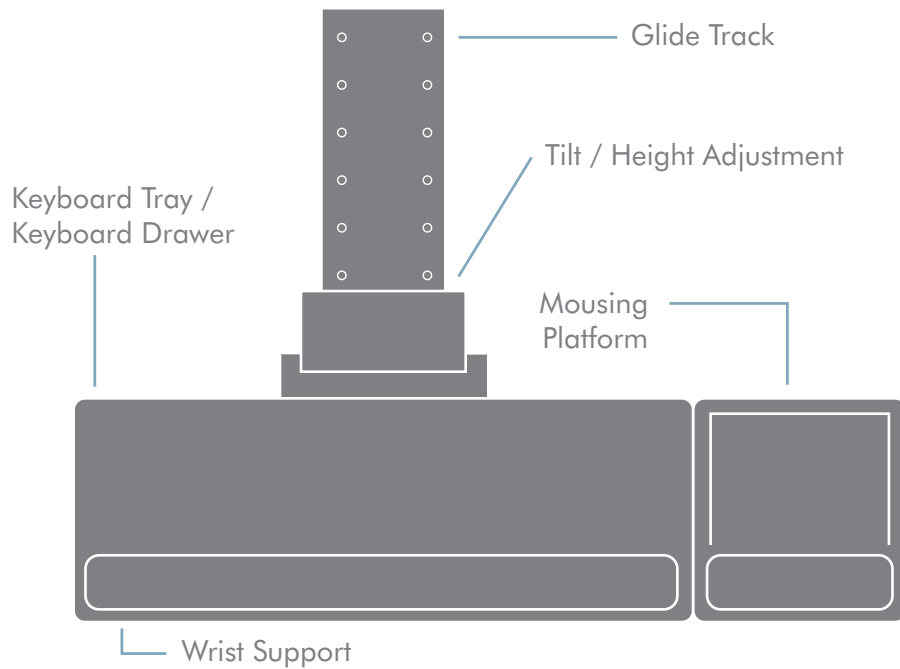

KEYBOARD MANAGER BASICS

Glossary of Terms

- **Automatic Lock** - Platform locks in place instantaneously after movement
- **Glide Track** - Track length determines workstation compatibility
- **Height Adjustment** - Positions platform above or below mounting surface
- **Keyboard Drawer** - Removes keyboard and mouse from desktop to save workspace
- **Keyboard Tray** - Full range of height and tilt adjustability for maximum comfort
- **Manual Lock** - Platform locks in place after manual adjustment
- **Mouse Platform** - Allows personalized mouse placement for increased comfort
- **Tilt Adjustment** - Lever or knob provides negative keyboard platform adjustment