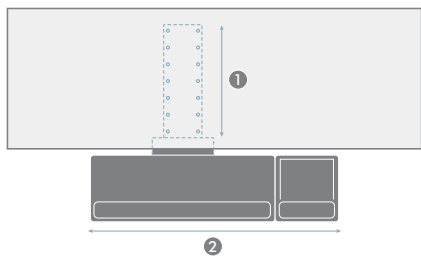

STEP 1 | DETERMINE COMPATIBILITY

1. **1 Glide Track Length**
   Measure your desk depth to ensure glide track will fit. Glide track length must not exceed desk depth.
2. **2 Keyboard and Mouse Tray Width**
   Measure your workspace to ensure it will accommodate the total keyboard and mouse tray width.

Desk Configurations

Make sure your keyboard manager is compatible with your workstation.

STEP 2 | SELECT DESIRED ADJUSTABILITY

Keyboard Tray Height Adjustment

Automatic or manual lock.