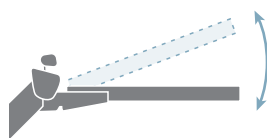

Keyboard Tray Tilt Adjustment

Positions keyboard at a negative tilt.